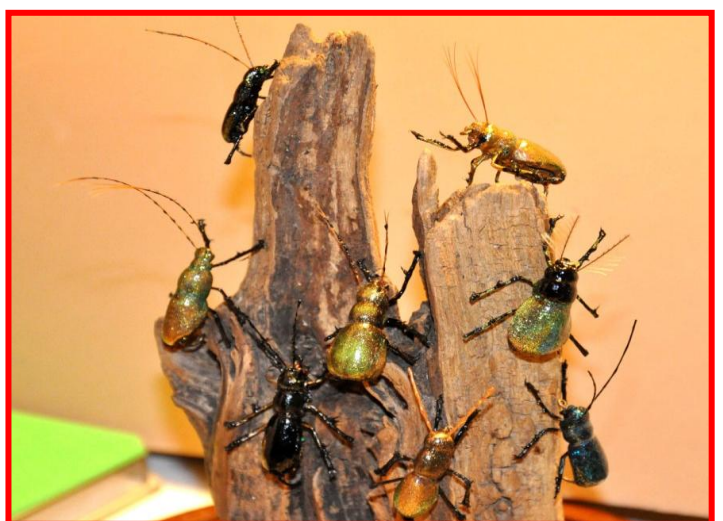

Caterpillars, Wasps and Beetles, OH MY

Various Caterpillars 4" – 6" Long

Ants And Wasps 3/8" – 1.5" Long

Dragon Flies 1" – 4" Long

Rhinoceros Beetle-Wings Extended - 2 Long

Rhinoceros Beetle-Wings Extended - 2 Inches

Scarab Beetles 3/4 Inches Long

Walking sticks 5" long

Regal Caterpillar 5" Long